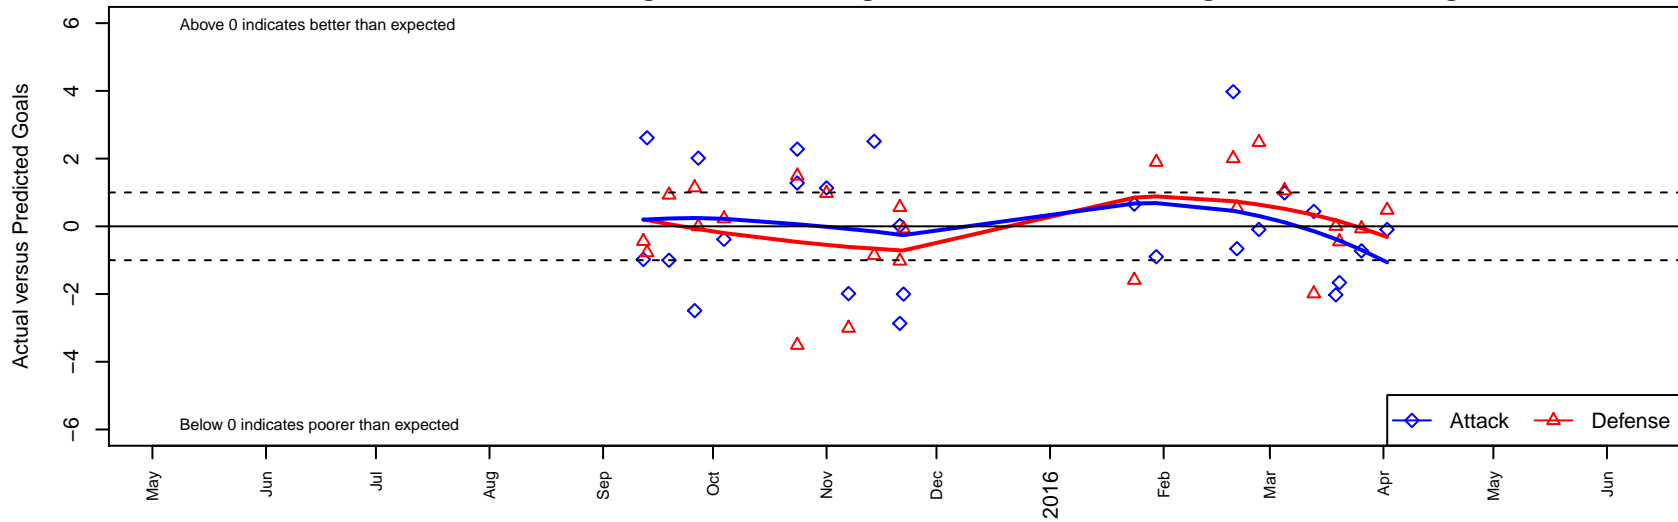

3 Rivers Black B04

3 Rivers SC
 Pasco, WA
 B04 total strength=546
 attack=0.69 defense=0.25
 fall league = RCL B04 Div 3
 spr league = Win RCL B04 Div 2
 notes= RCL A;

alt names used:
 3RSC B04 A
 3RSC B04 A
 3RSC B04 A

Venues played:
 2015 RCL B04 Div 3
 2015 Win RCL B04 Div 2
 2015 WYS Presidents Cup B04 Division 2

3 Rivers Black B04
 Dots are actual minus expected GF (blue circles) and GA (red triangles).
 Blue line is smoothed change in attack strength. Red is smoothed change in defense strength.

**attack and defense variance (black dot)
relative to other teams
and top 10 in region**

**attack and defense rating
relative to others at age
and all opponents in last 13 months**

Performance relative to 13 month average