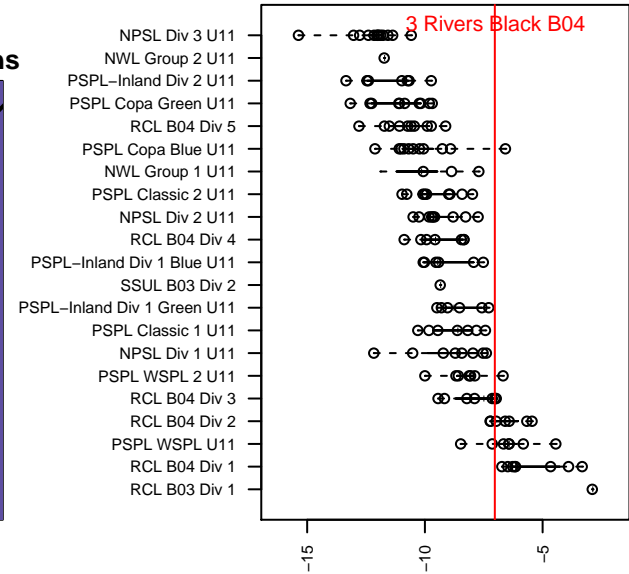

3 Rivers Black B04

3 Rivers SC
 Pasco, WA
 B04 total strength=546
 attack=0.69 defense=0.25
 fall league = RCL B04 Div 3
 spr league = Win RCL B04 Div 2
 notes= RCL A;

alt names used:
 3RSC B04 A
 3RSC B04 A
 3RSC B04 A

Venues played:
 2015 RCL B04 Div 3
 2015 Win RCL B04 Div 2
 2015 WYS Presidents Cup B04 Division 2

3 Rivers Black B04
 Dots are actual minus expected GF (blue circles) and GA (red triangles).
 Blue line is smoothed change in attack strength. Red is smoothed change in defense strength.

**attack and defense variance (black dot)
relative to other teams
and top 10 in region**

**attack and defense rating
relative to others at age
and all opponents in last 13 months**

Performance relative to 13 month average